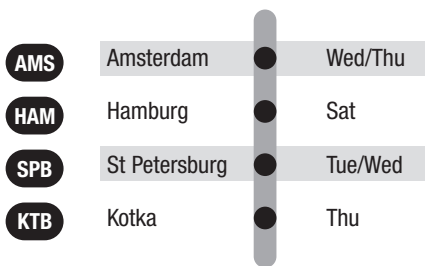

DIRECT PORTS OF CALL

EUROPE TO PORTUGAL/SPAIN

EPX

Le Havre	●	Mon/Mon
Rotterdam	●	Tue/Wed
Amsterdam	●	Thu/Thu
Southampton	●	Fri/Fri
Hamburg	-	
Antwerp	-	
Leixoes	●	Tue/Tue
Vigo	●	Fri/Fri
Lisbon	●	Mon/Mon
Gioia Tauro	-	

PORTUGAL/SPAIN TO EUROPE

EPX

Leixoes	●	Tue/Tue
Vigo	●	Fri/Fri
Istanbul	-	
Thessaloniki	-	
Izmir	-	
Salerno	-	
Lisbon	●	Mon/Mon
Le Havre	●	Mon/Mon
Rotterdam	●	Tue/Wed
Amsterdam	●	Thu/Thu
Southampton	●	Fri/Fri

BALTIC EXPRESS LOOP (BAX)

LOOP	EXPRESS ELBRUS	EXPRESS FUJI	EXPRESS ELBRUS	EXPRESS FUJI	EXPRESS ELBRUS	EXPRESS FUJI	BAX	BAX	
	BAX	BAX	BAX	BAX	BAX	BAX			
Voyage Number	827	828	829	830	831	832			
Germany Hamburg	28-06	05-07	12-07	19-07	26-07	02-08			
Russia St Petersburg	01-07	08-07	15-07	22-07	29-07	05-08			
Finland Kotka	03-07	10-07	17-07	24-07	31-07	07-08			
The Netherlands Amsterdam	10-07	17-07	24-07	31-07	07-08	14-08			
Germany Hamburg	12-07	19-07	26-07	02-08	09-08	16-08			

DIRECT PORT OF CALL

BAX

TRANSIT TIMES

BAX- BALTIC EXPRESS SERVICE

Eastbound	Hamburg	Amsterdam
St Petersburg	10	7
Kotka	9	6

BAX- BALTIC EXPRESS SERVICE

Westbound	St Petersburg	Kotka
Hamburg	3	5
Amsterdam	5	7