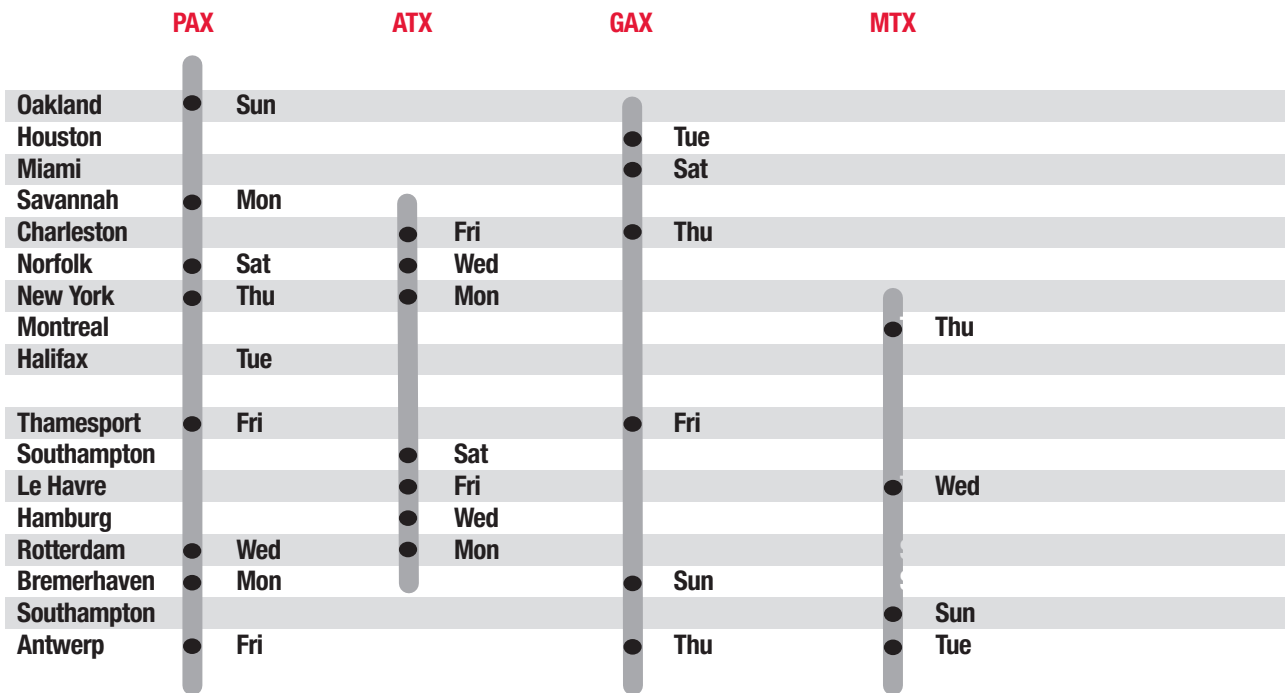

EUROPE TO USA/CANADA

USA/CANADA TO EUROPE

**PACIFIC ATLANTIC EXPRESS
(PAX) - EXPORT**

		KIEL EXPRESS	LEVERHUSEN EXPRESS	KOBE EXPRESS	PARIS EXPRESS	SEOUL EXPRESS			
	Voyage Number	05W27	90W28	56W29	35W30	38W31			
Denmark	Aarhus	05-07	12-07	19-07	26-07	02-08			
	Copenhagen	05-07	12-07	19-07	26-07	02-08			
Sweden	Gothenburg	04-07	11-07	18-07	25-07	01-08			
	Stockholm	04-07	11-07	18-07	25-07	01-08			
	Helsingborg	04-07	11-07	18-07	25-07	01-08			
Finland	Helsinki	03-07	10-07	17-07	24-07	31-07			
Norway	Oslo	02-07	09-07	16-07	23-07	30-07			
United Kingdom	Thamesport	04-07	11-07	18-07	25-07	01-08			
Belgium	Antwerp	05-07	12-07	19-07	26-07	02-08			
Germany	Bremerhaven	07-07	14-07	21-07	28-07	04-08			
The Netherlands	Rotterdam	09-07	16-07	23-07	30-07	06-08			
Canada	Halifax	15-07	22-07	29-07	05-08	12-08			
USA	New York	17-07	24-07	31-07	07-08	14-08			
	Norfolk	19-07	26-07	02-08	09-08	16-08			
	Savannah	21-07	28-07	04-08	11-08	18-08			
	Los Angeles	01-08	08-08	15-08	22-08	29-08			
	Oakland	03-08	10-08	17-08	24-08	31-08			