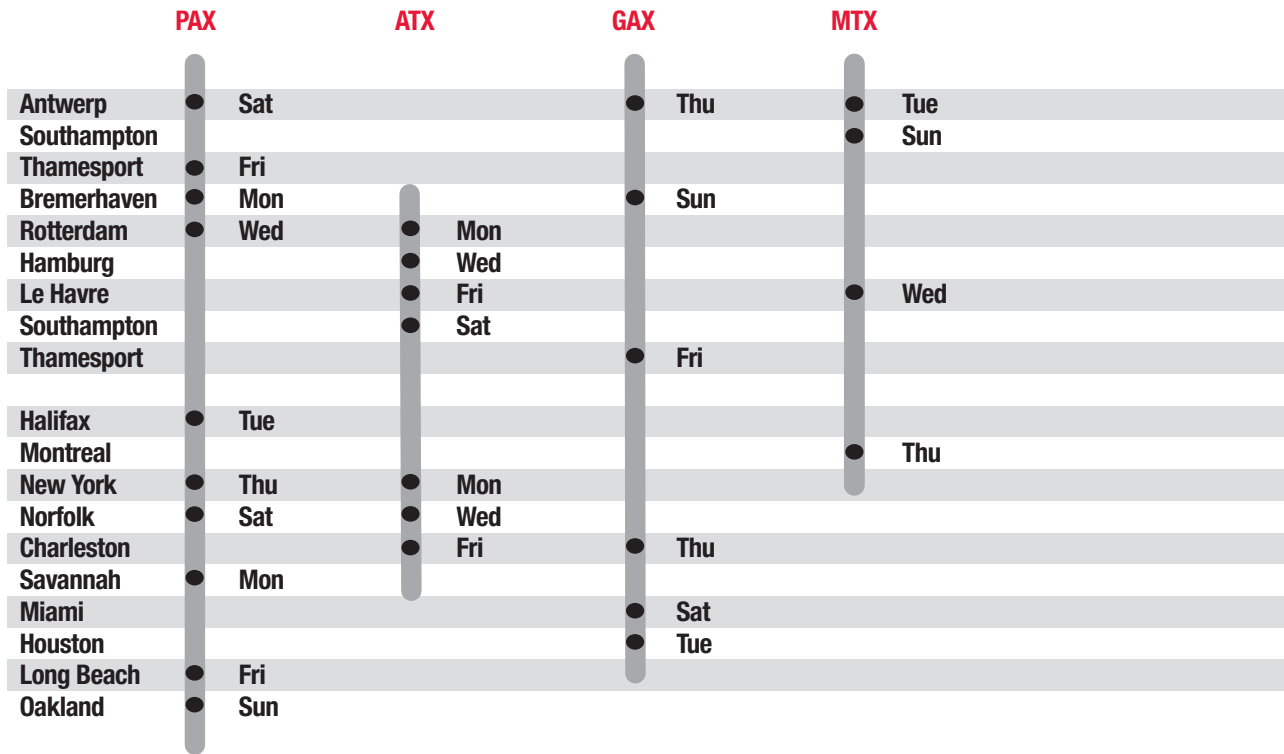

EUROPE TO USA/CANADA

USA/CANADA TO EUROPE

**PACIFIC ATLANTIC EXPRESS
(PAX) - EXPORT**

		KIEL EXPRESS	LEVERHUSEN EXPRESS	KOBE EXPRESS	PARIS EXPRESS	SEOUL EXPRESS			
	Voyage Number	05W27	90W28	56W29	35W30	38W31			
Denmark	Aarhus	05-07	12-07	19-07	26-07	02-08			
	Copenhagen	05-07	12-07	19-07	26-07	02-08			
Sweden	Gothenburg	04-07	11-07	18-07	25-07	01-08			
	Stockholm	04-07	11-07	18-07	25-07	01-08			
	Helsingborg	04-07	11-07	18-07	25-07	01-08			
Finland	Helsinki	03-07	10-07	17-07	24-07	31-07			
Norway	Oslo	02-07	09-07	16-07	23-07	30-07			
United Kingdom	Thamesport	04-07	11-07	18-07	25-07	01-08			
Belgium	Antwerp	05-07	12-07	19-07	26-07	02-08			
Germany	Bremerhaven	07-07	14-07	21-07	28-07	04-08			
The Netherlands	Rotterdam	09-07	16-07	23-07	30-07	06-08			
Canada	Halifax	15-07	22-07	29-07	05-08	12-08			
USA	New York	17-07	24-07	31-07	07-08	14-08			
	Norfolk	19-07	26-07	02-08	09-08	16-08			
	Savannah	21-07	28-07	04-08	11-08	18-08			
	Los Angeles	01-08	08-08	15-08	22-08	29-08			
	Oakland	03-08	10-08	17-08	24-08	31-08			